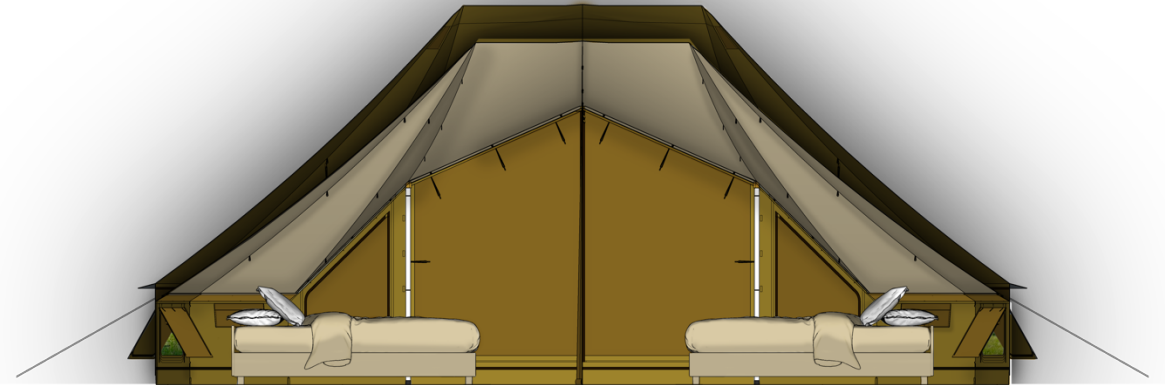

AUTENT1C

Billy Joe Bell
Product Presentation

Features

- Doors can be lifted to create shade
- Front windows have a zippable panel design, to add transparent panel, technical panel, aircon panel... (x4)
- Ventilation opening for **insulation layer**
- Side & rear windows have zippable panel design, to add transparent panel, technical panel, heat panel... (x4)

Interchangeable Multi-Function Panels

- Utility Panel
- Mosquito Mesh
- Window Screen
- Chimney Panel

Features (Section View)

- **Insulating double roof design**
- Large, inviting doors for unobstructed views and easy entry without bending over (x4)
- Large side windows (x4)
- Interior curtain to control light & draft – open and close from inside the tent

Dimensions

Tent info	
Exterior height	325 cm
Interior height (with double roof)	293 cm
Door center height	230 cm
Door side height	170 cm
Door width	300 cm
Exterior wall height	86 cm
Interior wall height (with double roof)	71 cm
Width	550 cm
Length	726 cm
Groundsurface	32,6m ²
Tub height	13 cm
Weight of tent	90 kg
Number of small windows	4
Number of large windows	4
Number of roof vent	4
Cable inlet	Optional

Divider Option: Family Suite

Divider to split the tent into 4 equal compartments.

Example of arrangement options:

- 4 single beds,
- 4 double beds,
- 2 double beds + 2 seating areas
- 3 single beds + 1 common seating area