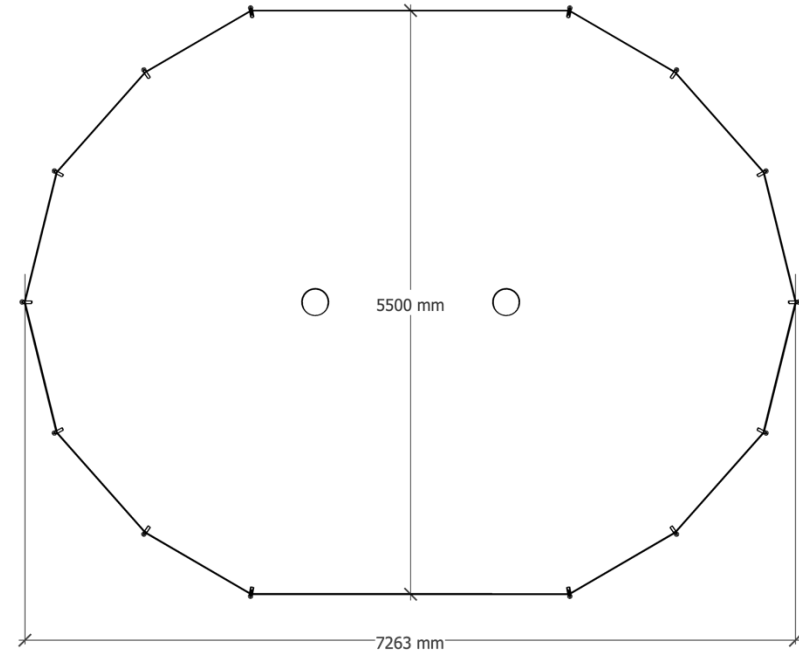

Dimensions

Tent info	
Exterior height	325 cm
Interior height (with double roof)	293 cm
Door center height	230 cm
Door side height	170 cm
Door width	300 cm
Exterior wall height	86 cm
Interior wall height (with double roof)	71 cm
Width	550 cm
Length	726 cm
Groundsurface	32,6m ²
Tub height	13 cm
Weight of tent	90 kg
Number of small windows	4
Number of large windows	4
Number of roof vent	4
Cable inlet	Optional