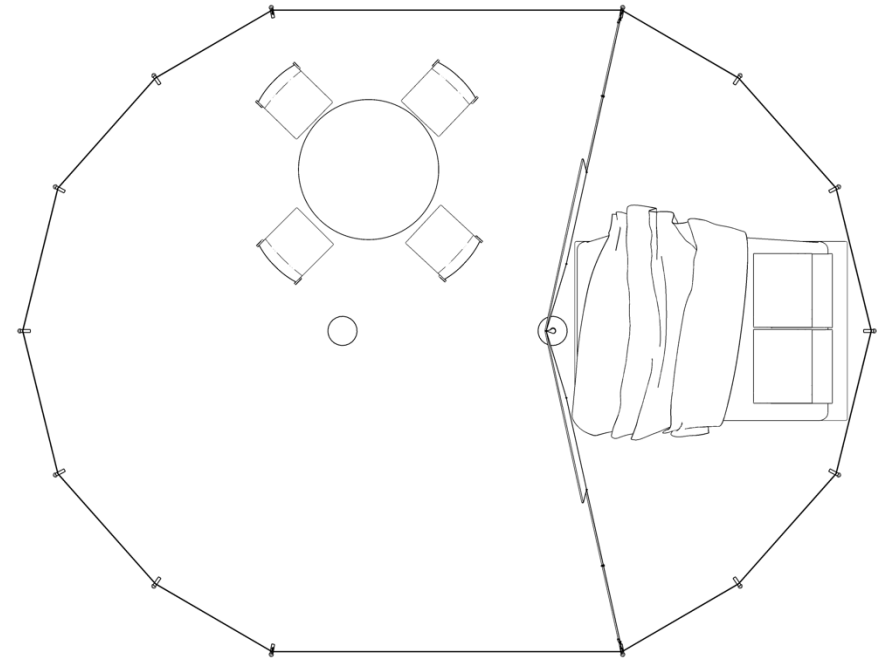

Interchangeable Multi-Function Panels

- Utility Panel
- Mosquito Mesh
- Window Screen
- Chimney Panel

Features (Section View)

- **Insulating double roof design**
- Large, inviting doors for unobstructed views and easy entry without bending over (x4)
- Large side windows (x4)
- Interior curtain to control light & draft – open and close from inside the tent

Dimensions

Tent info	
Exterior height	325 cm
Interior height (with double roof)	293 cm
Door center height	230 cm
Door side height	170 cm
Door width	300 cm
Exterior wall height	86 cm
Interior wall height (with double roof)	71 cm
Width	550 cm
Length	726 cm
Groundsurface	32,6m ²
Tub height	13 cm
Weight of tent	90 kg
Number of small windows	4
Number of large windows	4
Number of roof vent	4
Cable inlet	Optional

Divider Option: Family Suite

Divider to split the tent into 4 equal compartments.

Example of arrangement options:

- 4 single beds,
- 4 double beds,
- 2 double beds + 2 seating areas
- 3 single beds + 1 common seating area

Divider Option: Single Suite

Divider to split the tent into 2 compartments.

Example of arrangement options:

- 1 double beds + large seating & lounging area
- 4 single beds + 1 double bed

Divider Option: Double Suite