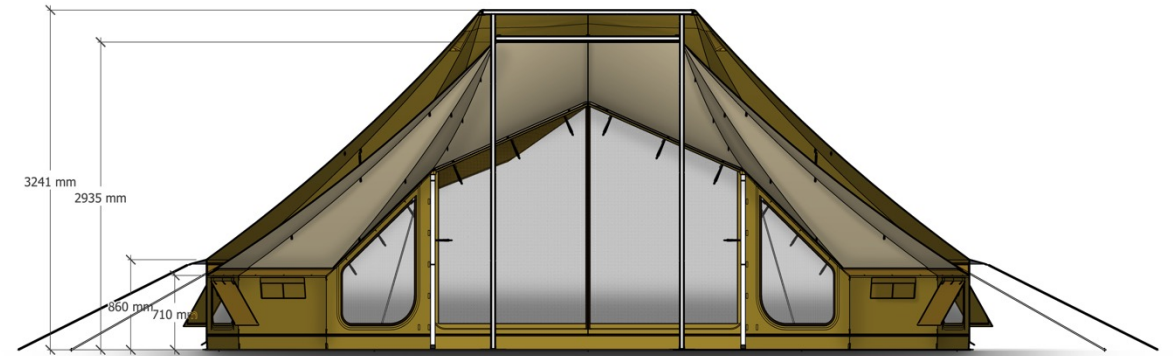

AUTENT1C

Billy Joe Bell
Product Presentation

Features

- Doors can be lifted to create shade
- Front windows have a zippable panel design, to add transparent panel, technical panel, aircon panel... (x4)
- Ventilation opening for **insulation layer**
- Side & rear windows have zippable panel design, to add transparent panel, technical panel, heat panel... (x4)

Interchangeable Multi-Function Panels

- Utility Panel
- Mosquito Mesh
- Window Screen
- Chimney Panel

Features (Section View)

- **Insulating double roof design**
- Large, inviting doors for unobstructed views and easy entry without bending over (x4)
- Large side windows (x4)
- Interior curtain to control light & draft – open and close from inside the tent

Dimensions

Tent info	
Exterior height	325 cm
Interior height (with double roof)	293 cm
Door center height	230 cm
Door side height	170 cm
Door width	300 cm
Exterior wall height	86 cm
Interior wall height (with double roof)	71 cm
Width	550 cm
Length	726 cm
Groundsurface	32,6m ²
Tub height	13 cm
Weight of tent	90 kg
Number of small windows	4
Number of large windows	4
Number of roof vent	4
Cable inlet	Optional

Divider Option: Family Suite

Divider to split the tent into 4 equal compartments.

Example of arrangement options:

- 4 single beds,
- 4 double beds,
- 2 double beds + 2 seating areas
- 3 single beds + 1 common seating area