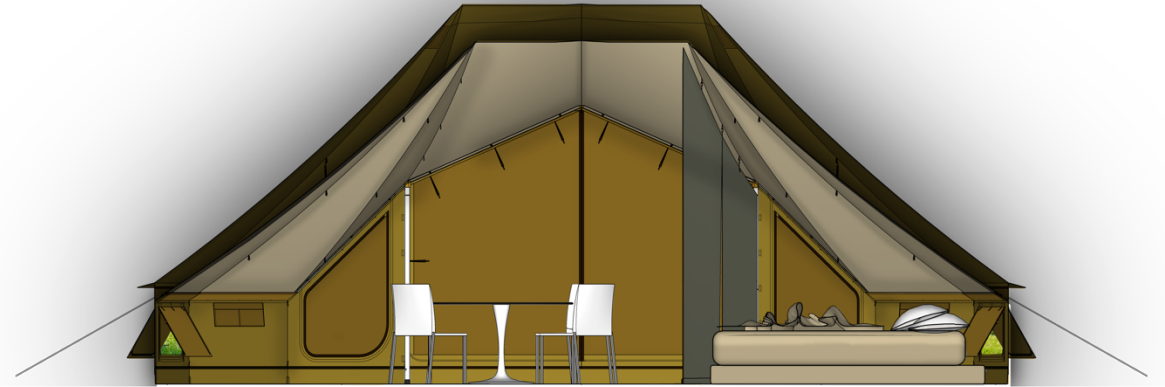

AUTENT1C

Billy Joe Bell
Product Presentation

Features

- Doors can be lifted to create shade
- Front windows have a zippable panel design, to add transparent panel, technical panel, aircon panel... (x4)
- Ventilation opening for **insulation layer**
- Side & rear windows have zippable panel design, to add transparent panel, technical panel, heat panel... (x4)

Interchangeable Multi-Function Panels

- Utility Panel
- Mosquito Mesh
- Window Screen
- Chimney Panel

Features (Section View)

- **Insulating double roof design**
- Large, inviting doors for unobstructed views and easy entry without bending over (x4)
- Large side windows (x4)
- Interior curtain to control light & draft – open and close from inside the tent

Divider Option: Family Suite

Divider to split the tent into 4 equal compartments.

Example of arrangement options:

- 4 single beds,
- 4 double beds,
- 2 double beds + 2 seating areas
- 3 single beds + 1 common seating area

Divider Option: Single Suite

Divider to split the tent into 2 compartments.

Example of arrangement options:

- 1 double beds + large seating & lounging area
- 4 single beds + 1 double bed

Divider Option: Double Suite