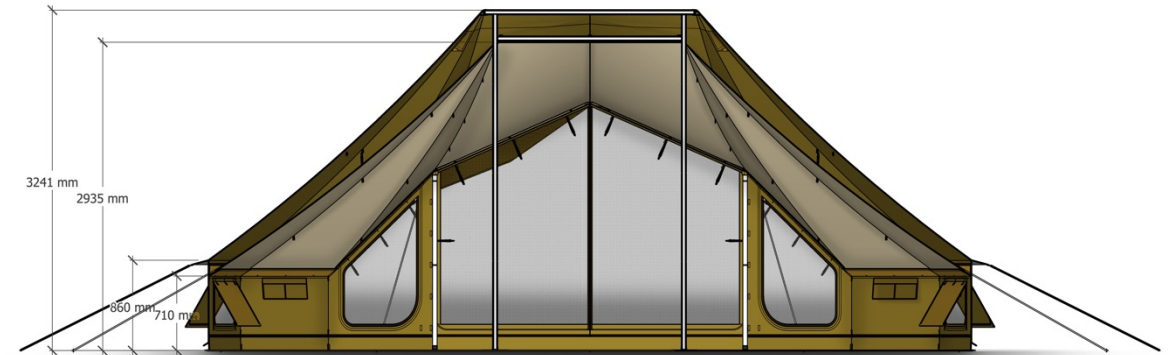

AUTENT1C

Billy Joe Bell
Product Presentation

Features

- Doors can be lifted to create shade
- Front windows have a zippable panel design, to add transparent panel, technical panel, aircon panel... (x4)
- Ventilation opening for **insulation layer**
- Side & rear windows have zippable panel design, to add transparent panel, technical panel, heat panel... (x4)

Interchangeable Multi-Function Panels

- Utility Panel
- Mosquito Mesh
- Window Screen
- Chimney Panel

Features (Section View)

- **Insulating double roof design**
- Large, inviting doors for unobstructed views and easy entry without bending over (x4)
- Large side windows (x4)
- Interior curtain to control light & draft – open and close from inside the tent

Dimensions

Tent info	
Exterior height	325 cm
Interior height (with double roof)	293 cm
Door center height	230 cm
Door side height	170 cm
Door width	300 cm
Exterior wall height	86 cm
Interior wall height (with double roof)	71 cm
Width	550 cm
Length	726 cm
Groundsurface	32,6m ²
Tub height	13 cm
Weight of tent	90 kg
Number of small windows	4
Number of large windows	4
Number of roof vent	4
Cable inlet	Optional

Divider Option: Family Suite

Divider to split the tent into 4 equal compartments.

Example of arrangement options:

- 4 single beds,
- 4 double beds,
- 2 double beds + 2 seating areas
- 3 single beds + 1 common seating area