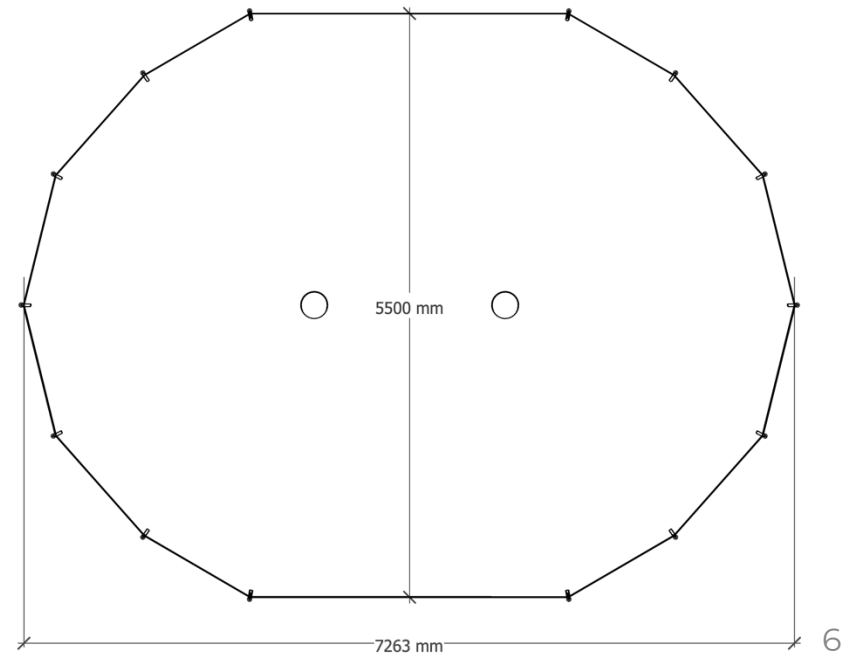

Materials

Tent Info

Groundsheet material	<i>Grey PVC leather look – green bottom 550 GSM</i>
Canvas	<i>Cotton 320 GSM Aubergine/ Blue lagoon/ Desert/ Roasted pumpkin/ Turmeric/ Treatment: Rot-mildew resistance, Colour fastness, Water resistance</i>
Double roof	<i>Trevira fabric</i>
Divider	<i>Trevira fabric</i>
Mosquito mesh	<i>Polyester olive colour/ silver colour</i>
Center pole	<i>∅40x2; Aluminium champagne colour</i>
A-frame	<i>∅40x2; Aluminium champagne colour</i>