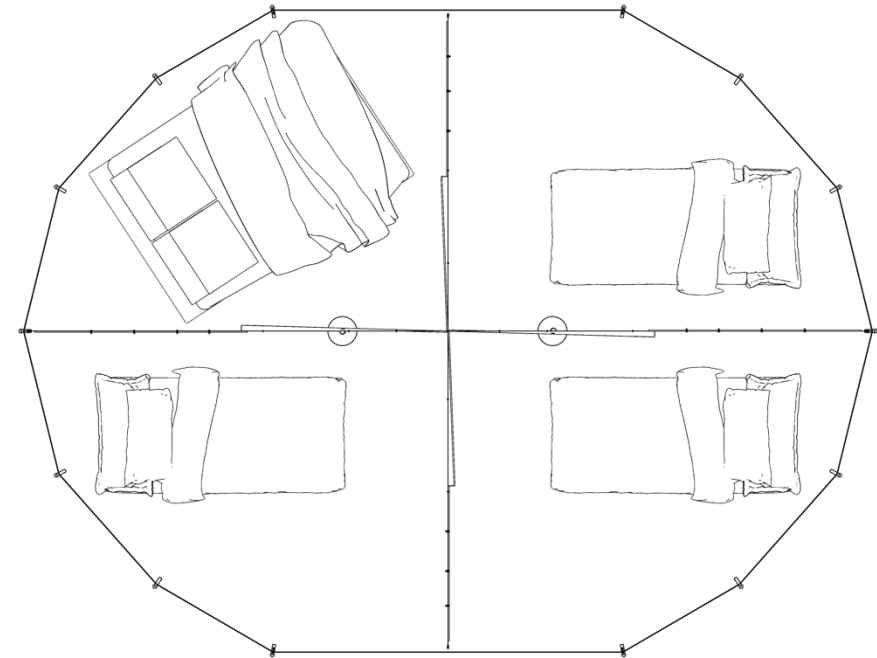

Interchangeable Multi-Function Panels

- Utility Panel
- Mosquito Mesh
- Window Screen
- Chimney Panel

Features (Section View)

- **Insulating double roof design**
- Large, inviting doors for unobstructed views and easy entry without bending over (x4)
- Large side windows (x4)
- Interior curtain to control light & draft – open and close from inside the tent

Dimensions

Tent info	
Exterior height	325 cm
Interior height (with double roof)	293 cm
Door center height	230 cm
Door side height	170 cm
Door width	300 cm
Exterior wall height	86 cm
Interior wall height (with double roof)	71 cm
Width	550 cm
Length	726 cm
Groundsurface	32,6m ²
Tub height	13 cm
Weight of tent	90 kg
Number of small windows	4
Number of large windows	4
Number of roof vent	4
Cable inlet	Optional

Divider Option: Family Suite

Divider to split the tent into 4 equal compartments.

Example of arrangement options:

- 4 single beds,
- 4 double beds,
- 2 double beds + 2 seating areas
- 3 single beds + 1 common seating area

Divider Option: Single Suite

Divider to split the tent into 2 compartments.

Example of arrangement options:

- 1 double beds + large seating & lounging area
- 4 single beds + 1 double bed

Divider Option: Double Suite