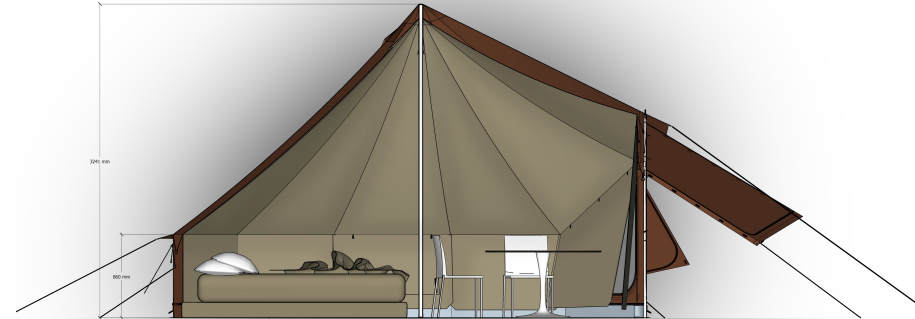

Dimensions

Exterior height	325 cm
Interior height (with inner liner)	300 cm
Door center height	210 cm
Door side height	161,5 cm
Door width	245 cm
Exterior wall height	86 cm
Interior wall height (with inner liner)	86 cm
Width	523 cm
Length	490 cm
Groundsurface	20,6m²
Tub height	13 cm
Weight of tent	55 kg
Number of small windows	3
Number of large windows	2
Number of roof vent	4
Cable inlet	Optional

Options

Short Eucalyptus Guy Poles	
Eucalyptus Centre Pole	
Inner Liner	
Separation Wall	
Decorative Flooring