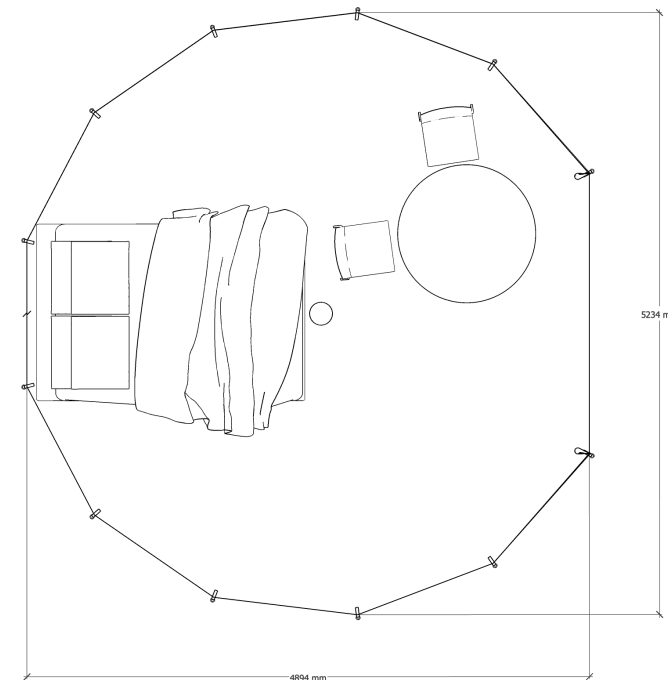

Dimensions

Exterior height	325 cm
Interior height (with inner liner)	300 cm
Door center height	210 cm
Door side height	161,5 cm
Door width	245 cm
Exterior wall height	86 cm
Interior wall height (with inner liner)	86 cm
Width	523 cm
Length	490 cm
Groundsurface	20,6m²
Tub height	13 cm
Weight of tent	55 kg
Number of small windows	3
Number of large windows	2
Number of roof vent	4
Cable inlet	Optional

Options

Short Eucalyptus Guy Poles	
Eucalyptus Centre Pole	
Inner Liner	
Separation Wall	
Decorative Flooring