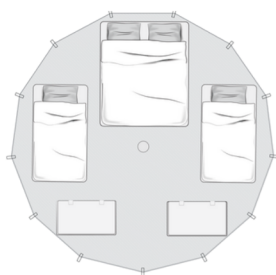

# Essential 5.2

**COMFORT SUITE  
CONFIGURATION**

**FAMILY  
CONFIGURATION**

**DINNER  
CONFIGURATION**

**LOUNGE  
CONFIGURATION**

## FEATURES AND DIMENSIONS

Total height	325 cm
Inner Space	483 x 516 cm ( 20,06 sqm)
Doors	106cm x 248cm
Windows	3 small
Wall height	86 cm
Footprint with guylines	10,6 m
Packing	113x56x35cm /49,7kg