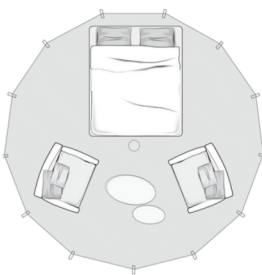

# Essential 5.2

**COMFORT SUITE  
CONFIGURATION**

**FAMILY  
CONFIGURATION**

**DINNER  
CONFIGURATION**

**LOUNGE  
CONFIGURATION**

## COLOURS

This naturally coloured 5m bell tent from the Essential collection is crafted from breathable polycotton canvas and features a sturdy steel center pole and A-frame – providing a wide inviting entrance to your bell tent.

This glamping bell tent has a sewn-in groundsheet and three mesh windows for optimal ventilation, perfect for balmy summer nights.

The Autentic Essential bell tent is the perfect choice for those looking for a glamping bell tent that offers all the reliable Autentic quality, without the added extras.

## FEATURES AND DIMENSIONS

Total height	325 cm
Inner Space	483 x 516 cm ( 20,06 sqm)
Doors	106cm x 248cm
Windows	3 small
Wall height	86 cm
Footprint with guylines	10,6 m
Packing	113x56x35cm /49,7kg