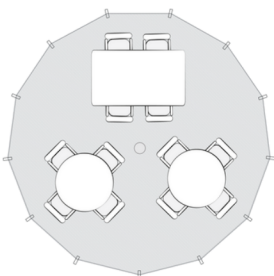

# Essential 5.2

**COMFORT SUITE  
CONFIGURATION**

**FAMILY  
CONFIGURATION**

**DINNER  
CONFIGURATION**

**LOUNGE  
CONFIGURATION**

## COLOURS

This naturally coloured 5m bell tent from the Essential collection is crafted from breathable polycotton canvas and features a sturdy steel center pole and A-frame – providing a wide inviting entrance to your bell tent.

## FEATURES AND DIMENSIONS

Total height	325 cm
Inner Space	483 x 516 cm ( 20,06 sqm)
Doors	106cm x 248cm
Windows	3 small
Wall height	86 cm
Footprint with guylines	10,6 m
Packing	113x56x35cm /49,7kg