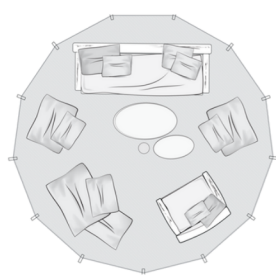

# Essential 5.2

**COMFORT SUITE  
CONFIGURATION**

**FAMILY  
CONFIGURATION**

**DINNER  
CONFIGURATION**

**LOUNGE  
CONFIGURATION**

## COLOURS

This naturally coloured 5m bell tent from the Essential collection is crafted from breathable polycotton canvas and features a sturdy steel center pole and A-frame – providing a wide inviting entrance to your bell tent.

This glamping bell tent has a sewn-in groundsheet and three mesh windows for optimal ventilation, perfect for balmy summer nights.

The Autentic Essential bell tent is the perfect choice for those looking for a glamping bell tent that offers all the reliable Autentic quality, without the added extras.

## FEATURES AND DIMENSIONS

Total height	325 cm
Inner Space	483 x 516 cm ( 20,06 sqm)
Doors	106cm x 248cm
Windows	3 small
Wall height	86 cm
Footprint with guylines	10,6 m
Packing	113x56x35cm /49,7kg