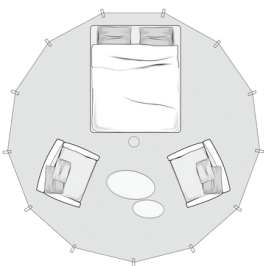

# Jack Bell 5.2

**COMFORT SUITE  
CONFIGURATION**

**FAMILY  
CONFIGURATION**

**LOUNGE  
CONFIGURATION**

**DINNER  
CONFIGURATION**

## COLOURS

Cotton canvas (320 gsm – 100% cotton)

Wottex™ FR (380 gsm – fire retardant polycotton)

Wottex™ Pro (290 & 320 gsm – acrylic)

Spanning an impressive 20.6 square meter, this bell tent redefines glamping. It boasts enough room to accommodate two comfortable double beds.

Designed and crafted with unparalleled care, the Jack Bell Tent is available in a selection of high-quality tent fabrics. Every detail has been refined to perfection.

Jack Bell 5.2

The Jack Bell 5.2 has a beautifully finished center pole, enlarged door opening with A-frame and zippable PVC groundsheet.

## FEATURES AND DIMENSIONS

<b>Total height</b>	3.25 m (exterior) 3.00 m (interior)
<b>Inner space</b>	4.90 x 5.23 m (20.6 sqm)
<b>Doors</b>	Front and back 2.10 m high   2.45 m wide
<b>Windows</b>	2 large & 3 small
<b>Wall height</b>	0.86 m
<b>Tub height</b>	0.13 m
<b>Footprint without Short Guy Poles</b>	8.70 x 8.83 m
<b>Footprint with Short Guy Poles</b>	7.40 x 6.23 m
<b>Packing</b>	1.13 x 0.56 x 0.43 m   61 kg