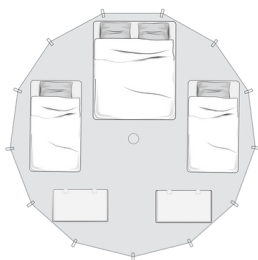

# Jack Bell 5.2

**COMFORT SUITE  
CONFIGURATION**

**FAMILY  
CONFIGURATION**

**LOUNGE  
CONFIGURATION**

**DINNER  
CONFIGURATION**

## COLOURS

Cotton canvas (320 gsm – 100% cotton)

Wottex™ FR (380 gsm – fire retardant polycotton)

Wottex™ Pro (290 & 320 gsm – acrylic)

Spanning an impressive 20.6 square meter, this bell tent redefines glamping. It boasts enough room to accommodate two comfortable double beds.

## FEATURES AND DIMENSIONS

<b>Total height</b>	3.25 m (exterior) 3.00 m (interior)
<b>Inner space</b>	4.90 x 5.23 m (20.6 sqm)
<b>Doors</b>	Front and back 2.10 m high   2.45 m wide
<b>Windows</b>	2 large & 3 small
<b>Wall height</b>	0.86 m
<b>Tub height</b>	0.13 m
<b>Footprint without Short Guy Poles</b>	8.70 x 8.83 m
<b>Footprint with Short Guy Poles</b>	7.40 x 6.23 m
<b>Packing</b>	1.13 x 0.56 x 0.43 m   61 kg